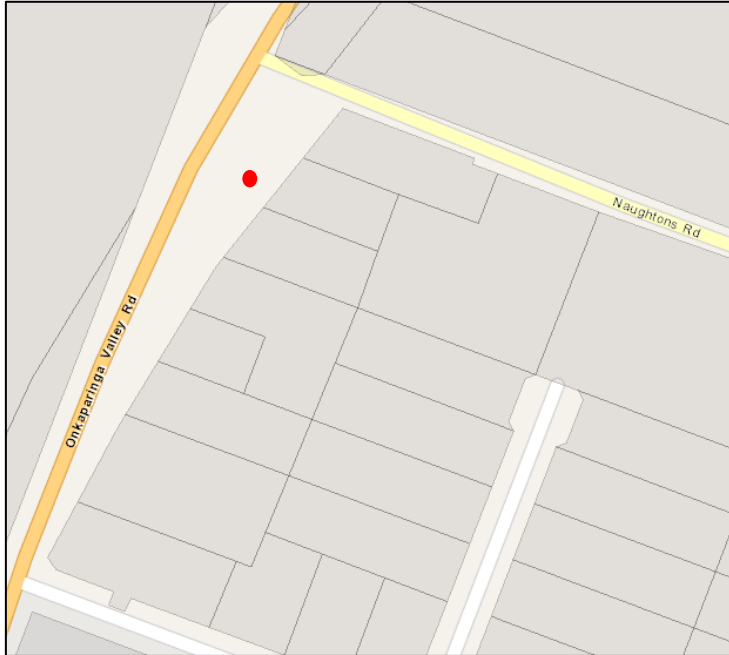

## Lion Rest Park

**Address:** Onkaparinga Valley Road, Woodside

**Maximum Food Trucks allowed at any one time:** One

**Days of Operation:** Sunday to Saturday (inclusive)

**Hours of Operation:** Daylight hours only