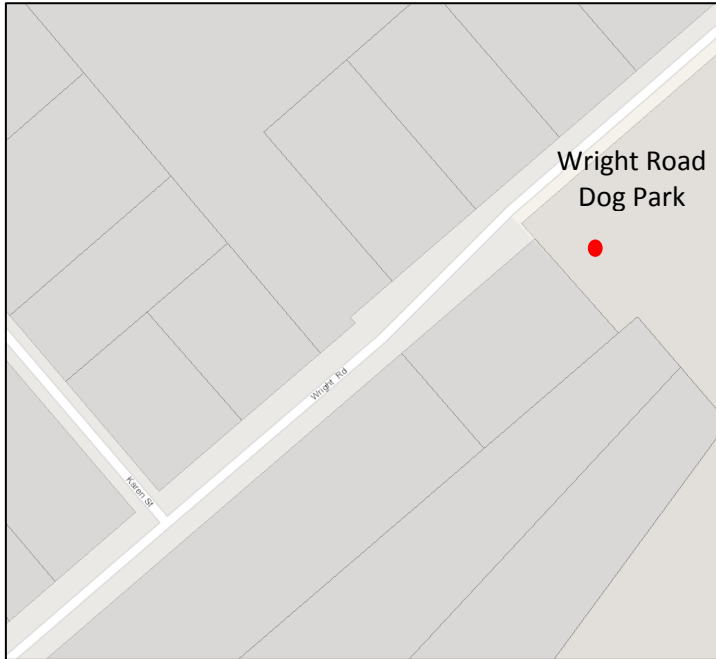

# Evelyn Halliday Reserve

**Address:** Wright Road, Crafers

**Maximum Food Trucks allowed at any one time:** One

**Days of Operation:** Sunday to Saturday (inclusive)

**Hours of Operation:** Daylight hours only