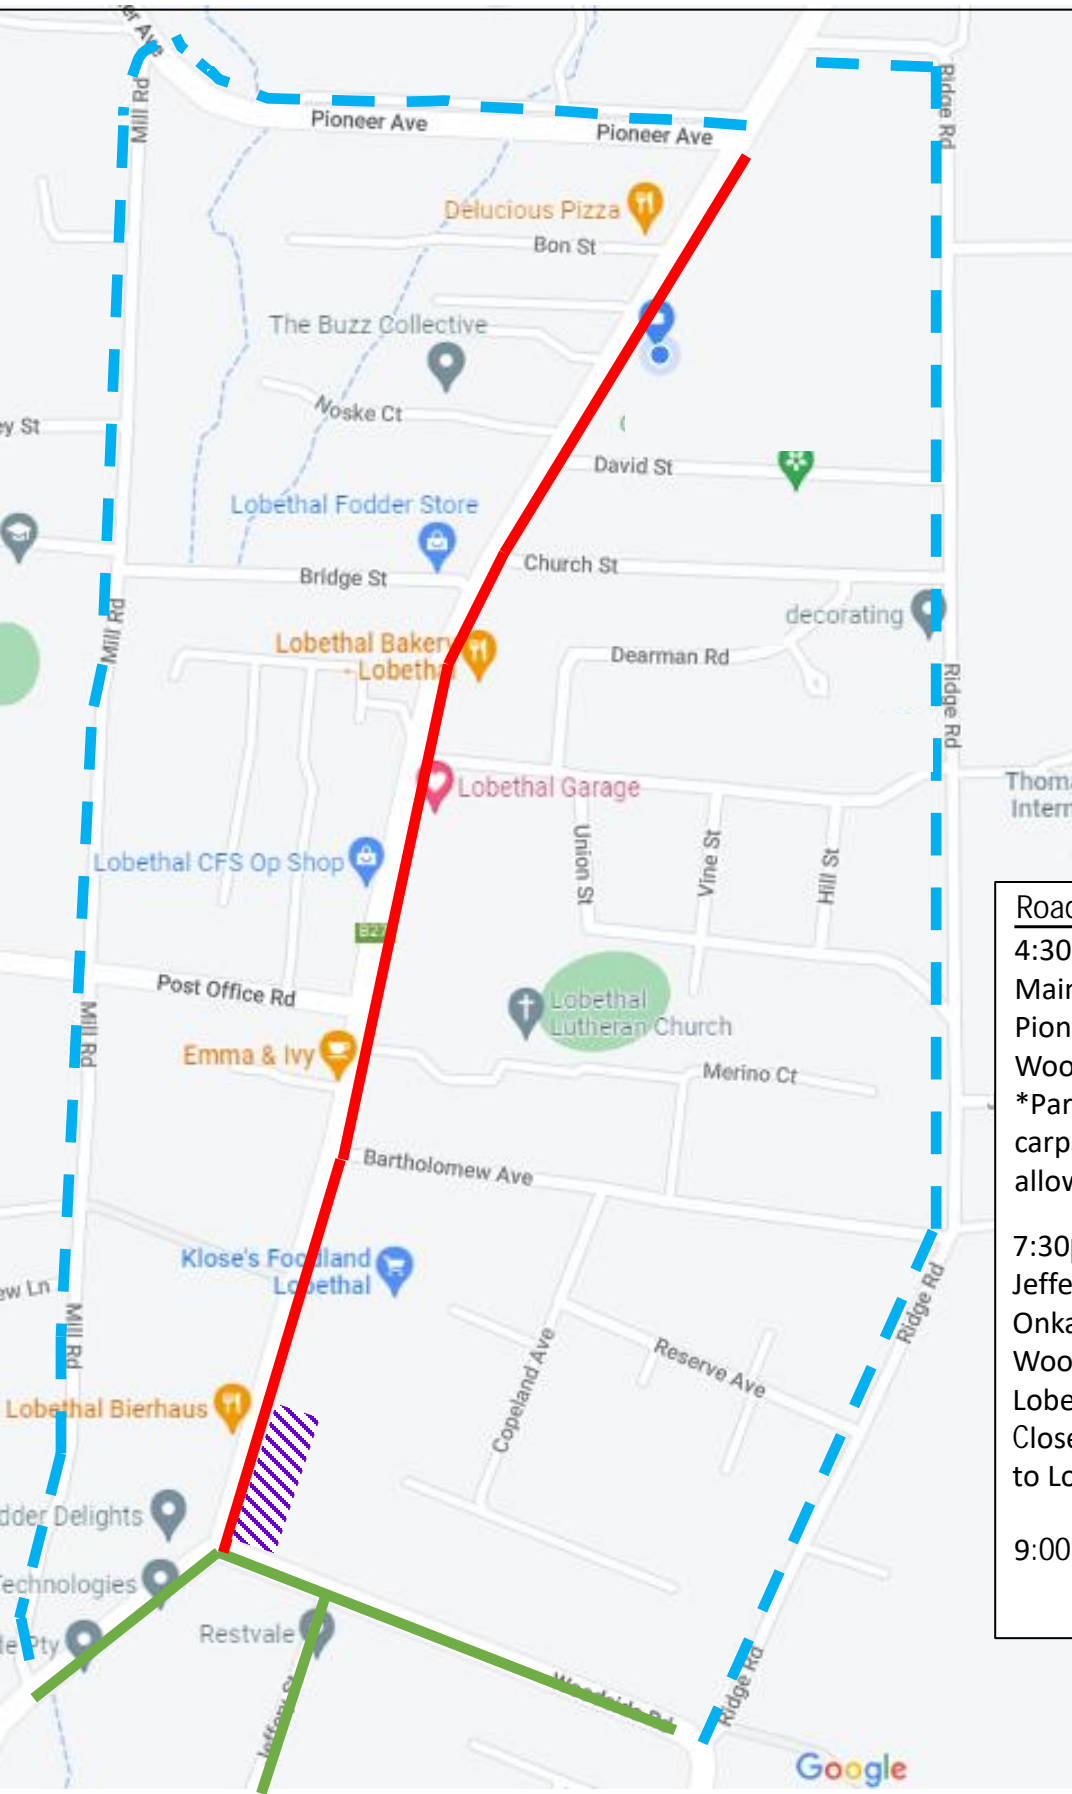

Lights of Lobethal – Road Closures

Saturday 9 December 2023 (Pageant commences at 7:30 pm)

Road Closed
4:30 pm –
9:00 pm

Road Closed
7:30 pm –
8:30 pm

Detour Route

**Car Park
Access Only**

Road Closures

4:30pm

Main Street closed between
Pioneer Avenue and
Woodside Road

*Parking access for off-street
carpark adjacent Bierhaus
allowed

7:30pm – 8:30pm

Jeffery Street
Onkaparinga Street
Woodside Road
Lobethal Road

Closed to clear pageant floats
to Lobethal Oval

9:00pm – Main Street reopens